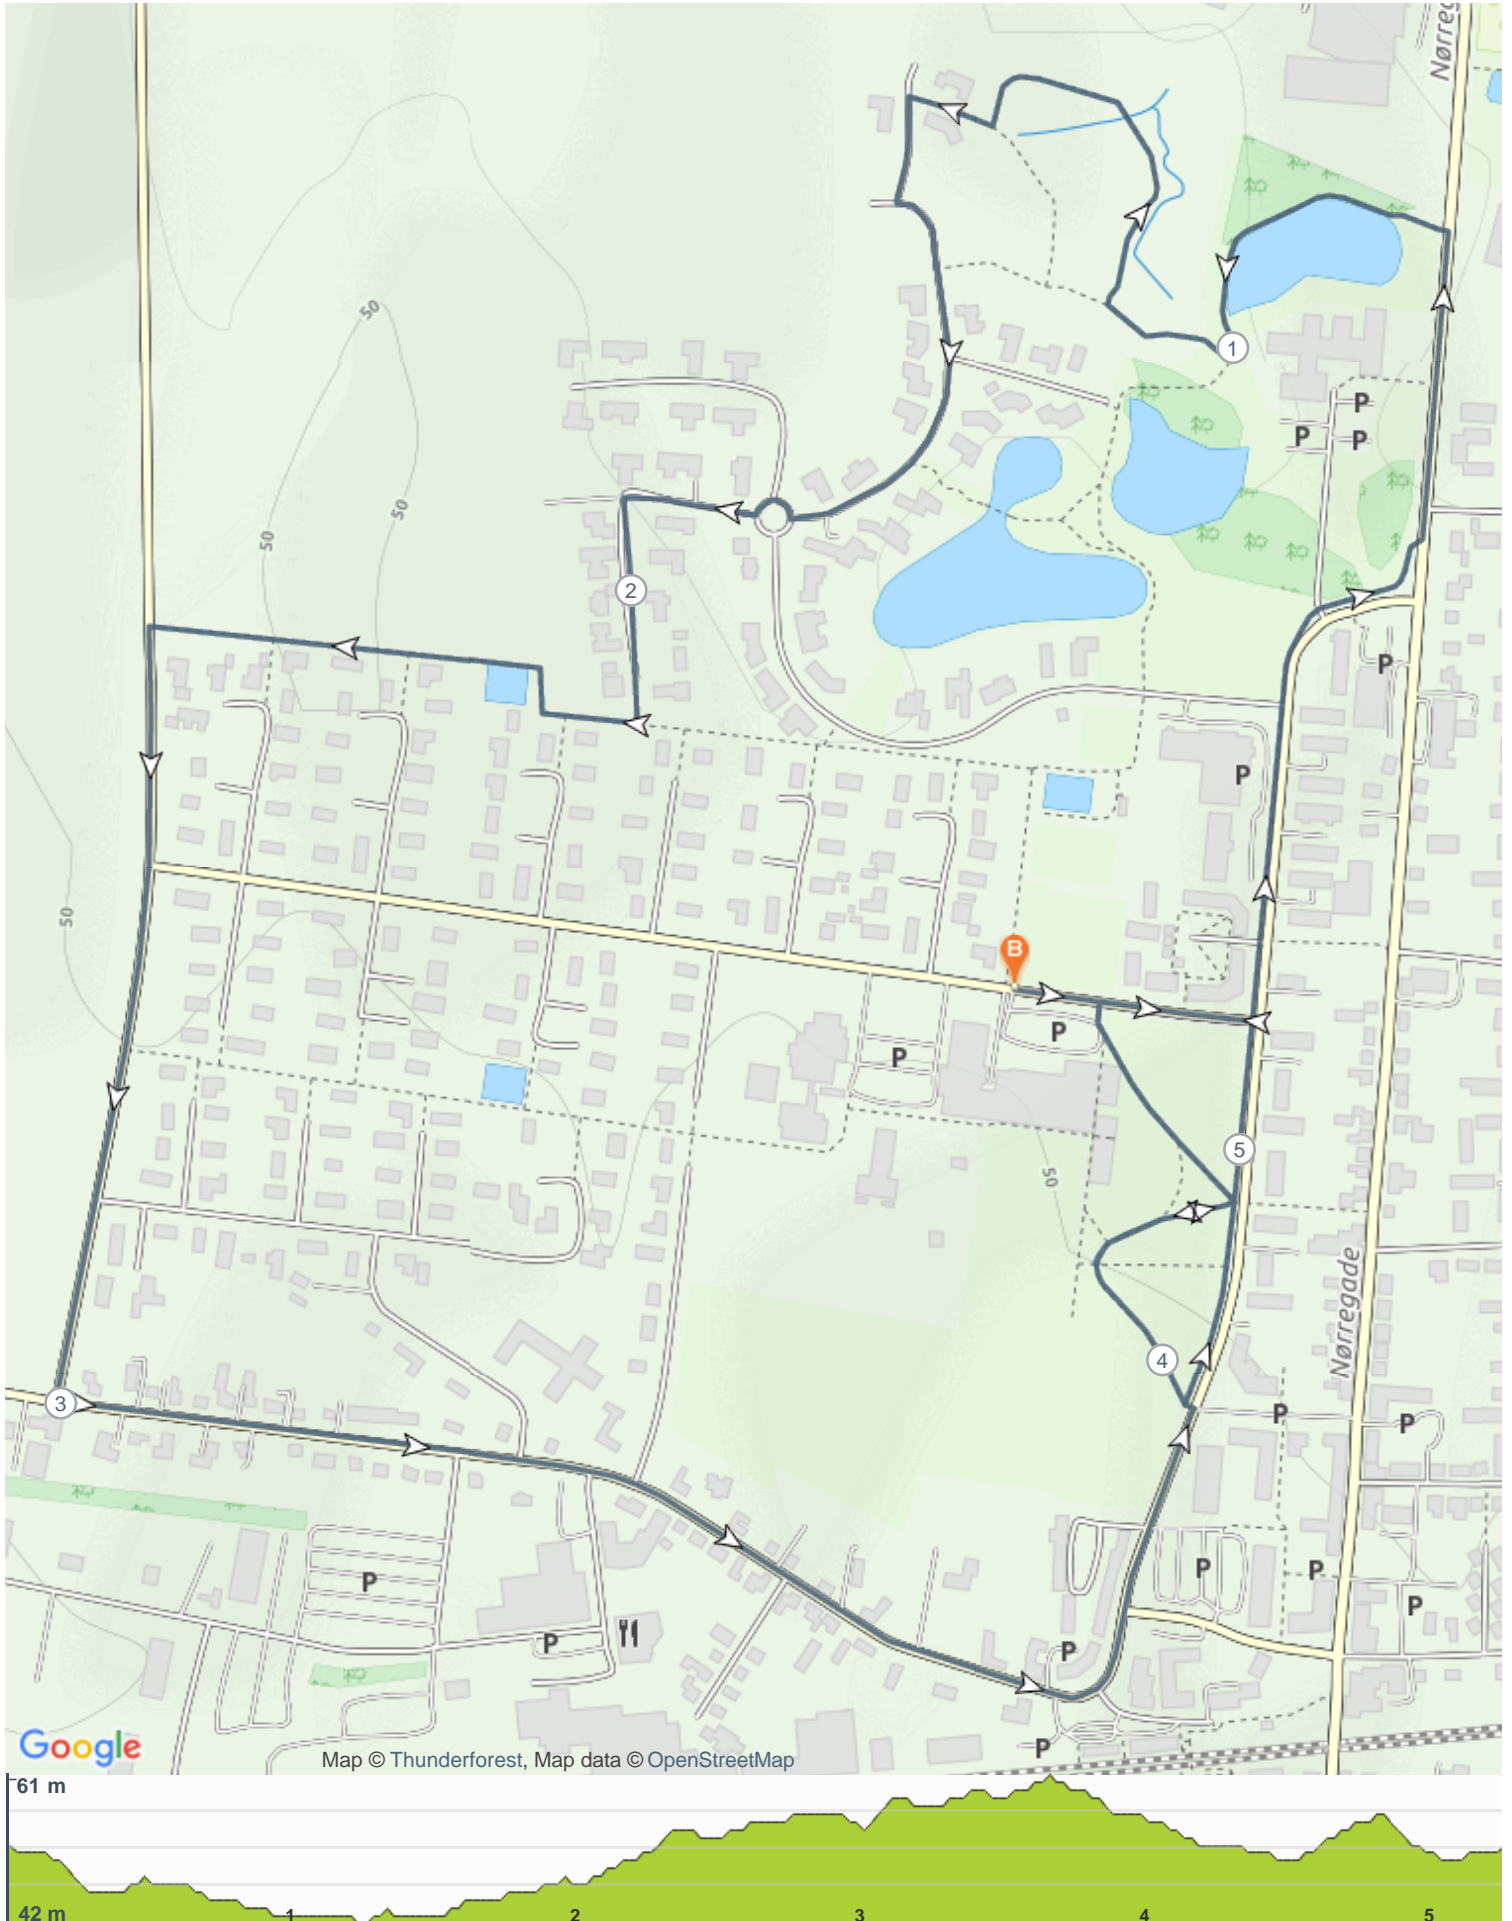

Lur Løbet, Lurfest 5Km

ROUTE INFORMATION

LENGTH	5.253 km
ASCENT	28 m
DESCENT	29 m
HILLS	↑ 34.5% ↓ 31.0% → 34.5%
TERRAIN	Mixed
START	LAT: 55.487437, LNG: 9.014722

NOTES

Lur Løbet, Lurfest 5Km (5.253 km)

ROUTE DIRECTIONS

No	Km	Turn	Directions
1	0.000		Start on
2	0.164	←	Turn left
3	0.455	↗	Turn slight right
4	0.548	↖	Turn left onto Nørregade, 417
5	0.761	←	Turn left
6	0.767	←	Turn left
7	1.011	←	Turn left
8	1.108	→	Turn right
9	1.374	→	Turn right
10	1.436	←	Turn left onto Søageren
11	1.509	↖	Turn left onto Søparken
12	1.568		Turn left
13	1.810		At roundabout, take exit 2 onto Søbakken
14	1.937	←	Turn left onto Søbakken
15	2.092	→	Turn left
16	2.460	←	Turn left onto Tuesbølgevej
17	2.624		Turn left onto Byagervej
18	2.625	←	Turn left onto Tuesbølgevej
19	2.997	←	Turn left onto Tirslundvej
20	3.398		Turn left onto Jernbanegade
21	3.399	←	Turn left onto Jernbanegade
22	3.957	↖	Turn left
23	3.964	↗	Turn right
24	4.137		Keep right
25	4.188	↘	Turn slight right
26	4.189	↗	Keep right
27	4.343	↘	Turn slight right
28	4.348	↘	Turn slight right
29	4.363	→	Turn right onto Byagervej
30	4.468	→	Turn right
31	4.592	→	Turn left
32	4.593	↖	Keep left
33	4.700	↖	Turn sharp left
34	4.701	↘	Turn left
35	4.818	↘	Turn sharp left

No	Km	Turn	Directions
36	4.964		Keep right
37	5.087	←	Turn right onto Byagervej
38	5.253		