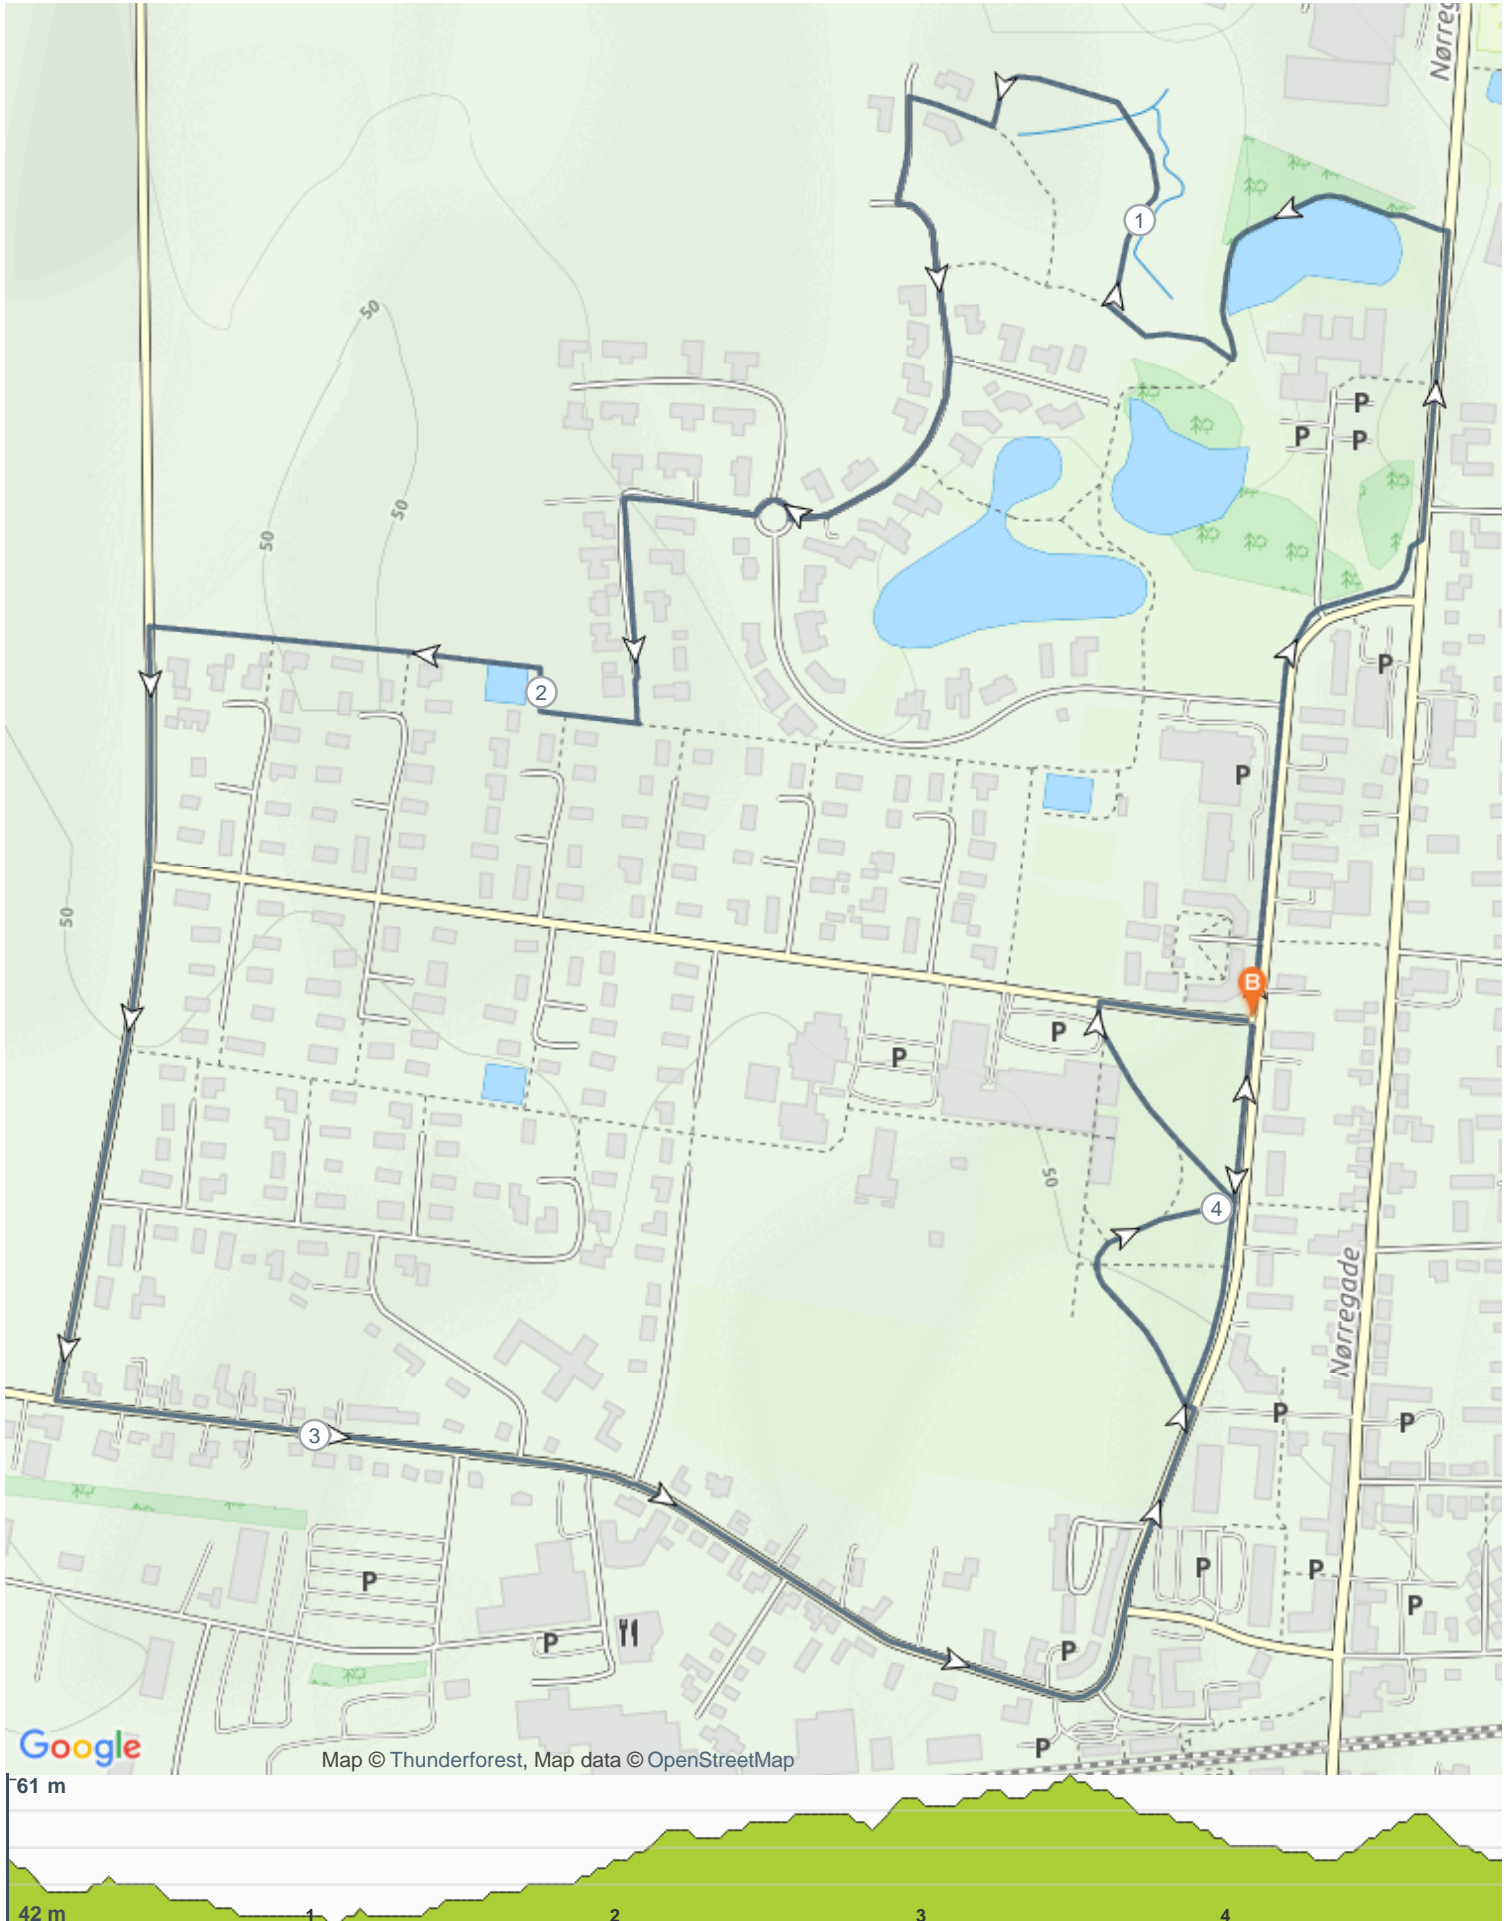

# Lur Løbet, Lurfest 10+Km Runde

## ROUTE INFORMATION

LENGTH	4.902 km
ASCENT	28 m
DESCENT	28 m
HILLS	↑ 31.5%   ↓ 35.2%   → 33.3%
TERRAIN	Mixed 
START	<b>LAT: 55.487247, LNG: 9.017296</b>

# Lur Løbet, Lurfest 10+Km Runde (4.902 km)

## ROUTE DIRECTIONS

No	Km	Turn	Directions
1	0.000		Start on Stadionvej
2	0.291	↗	Turn slight right
3	0.384	↖	Turn left onto Nørregade, 417
4	0.597	←	Turn left
5	0.839	↘	Turn sharp right
6	0.937	↗	Turn right
7	1.202	→	Turn right
8	1.264	←	Turn left onto Søageren
9	1.338	↖	Turn left onto Søparken
10	1.397		Turn left
11	1.398	←	Turn left onto Søparken
12	1.606	↗	Turn left
13	1.608	←	Turn left onto Søparken
14	1.633		At roundabout, take exit 2 onto Søbakken
15	1.760	←	Turn left onto Søbakken
16	1.917	→	Turn left
17	2.285	←	Turn left onto Tuesbølgevej
18	2.286	↓	Turn right
19	2.822	←	Turn left onto Tirslundvej
20	3.578	↖	Turn right onto Jernbanegade
21	3.578	↗	Turn right onto Stadionvej
22	3.782	↖	Turn left
23	3.788	↗	Turn right
24	3.961		Keep right
25	4.012	←	Turn left
26	4.166	↘	Turn slight right
27	4.181	→	Turn right onto Byagervej
28	4.286	→	Turn right
29	4.410	→	Turn right
30	4.634	↙	Turn sharp left
31	4.779		Keep right
32	4.902		